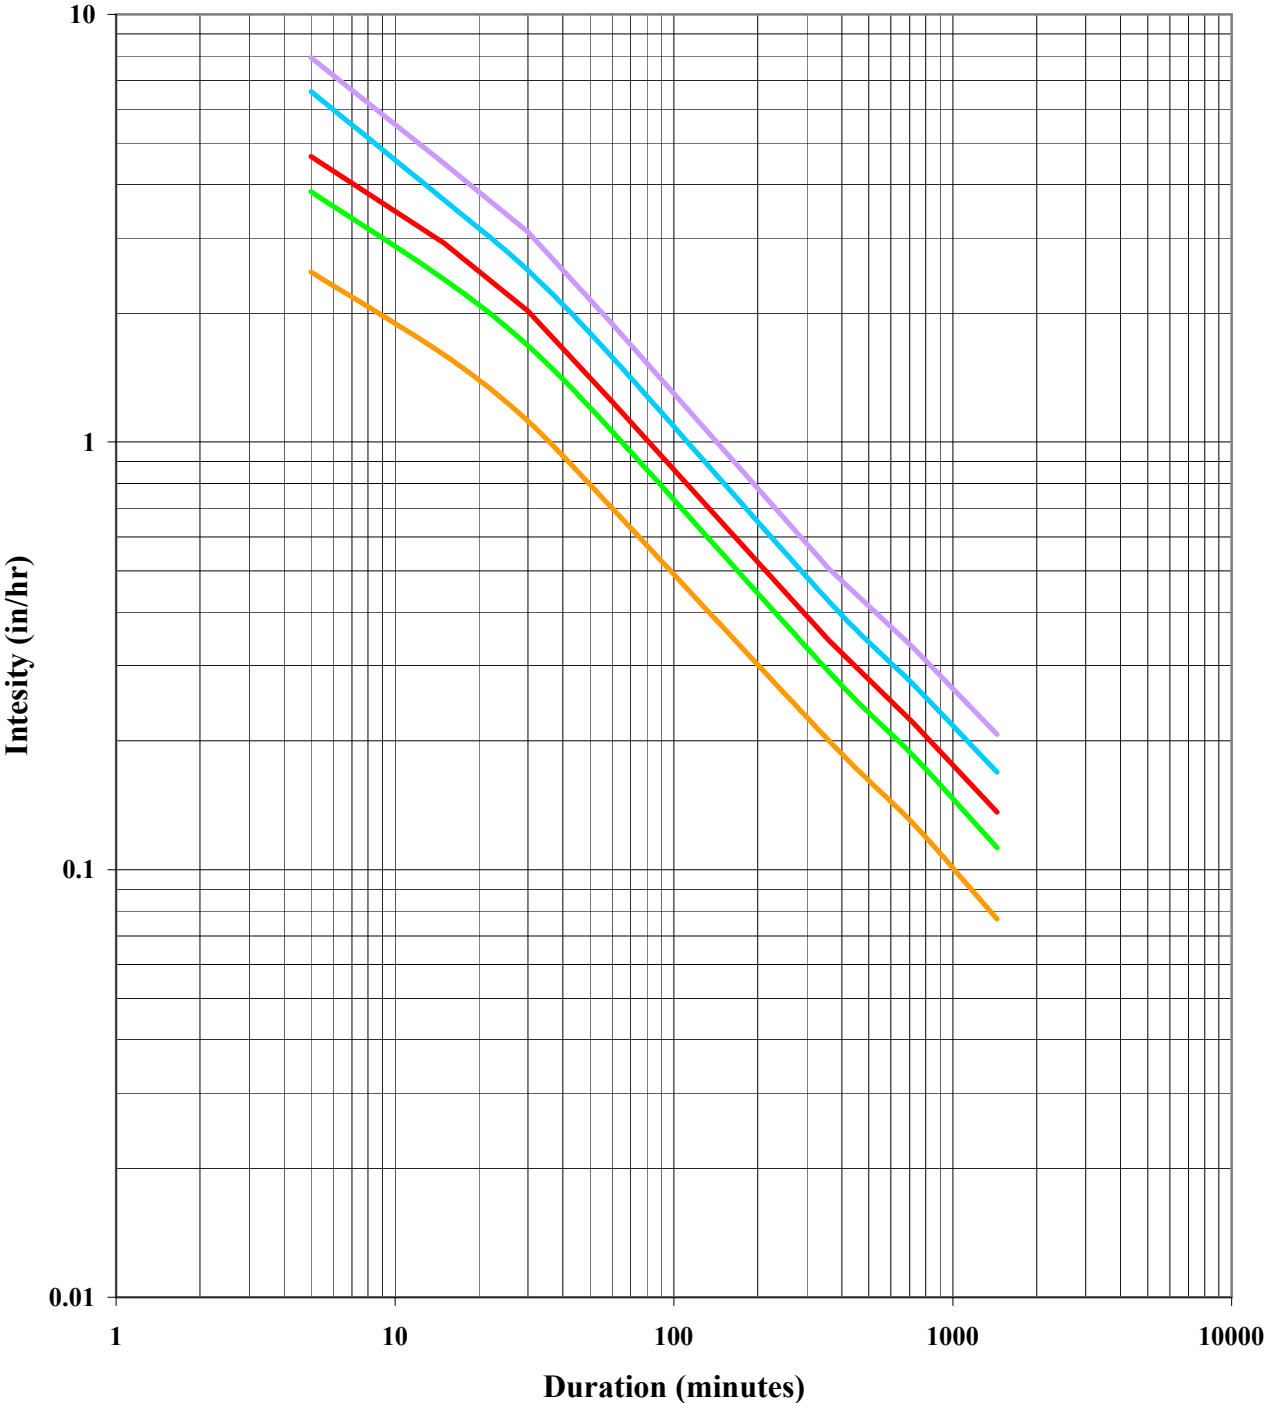

Rainfall Intensity-Duration-Frequency Curve Farmington, Utah

— 2-Year Event — 10-Year Event — 25-Year Event — 100-Year Event — 500-year Event